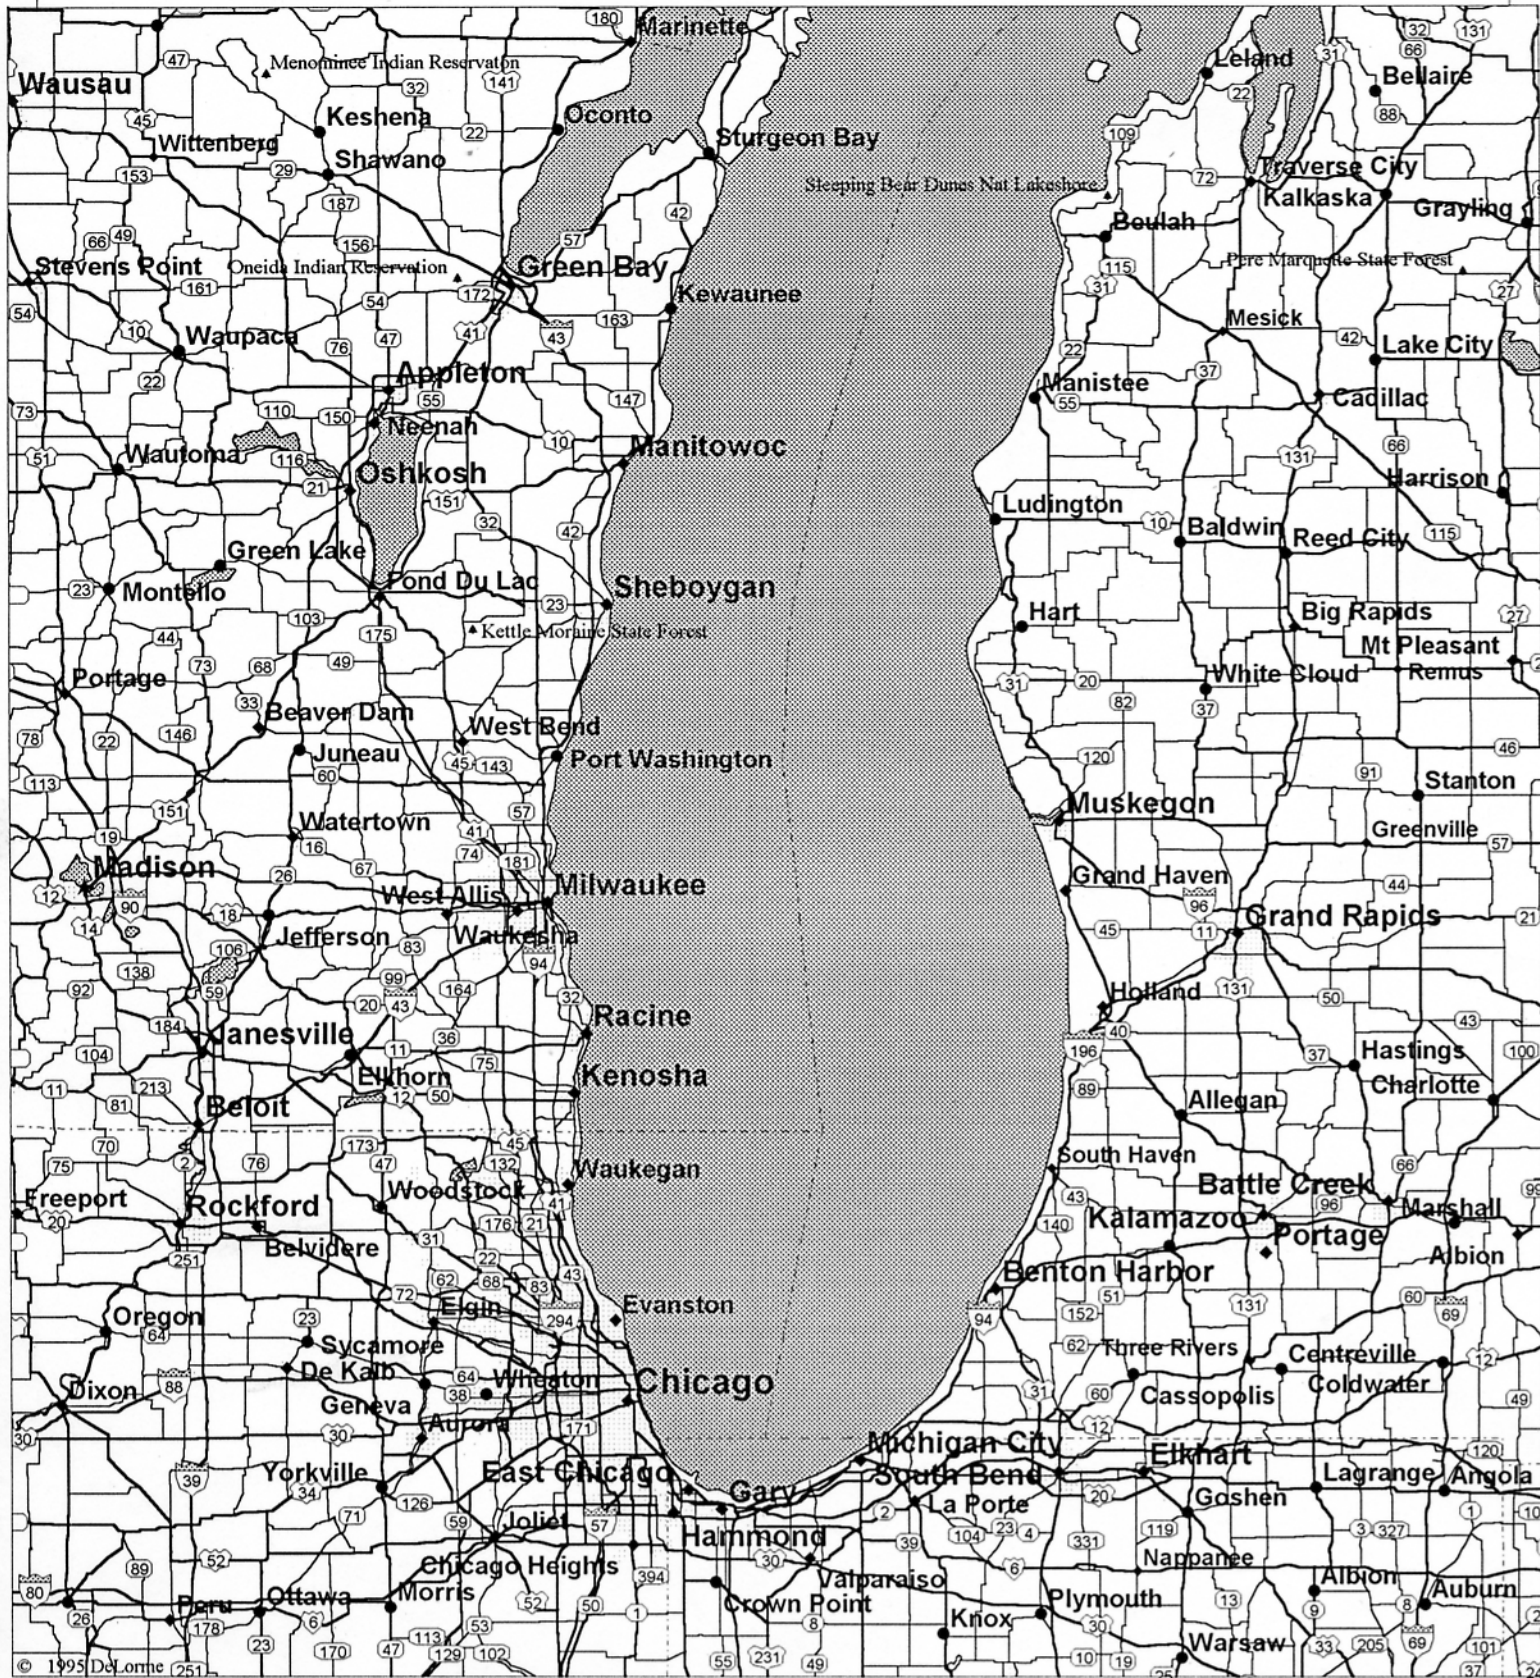

Routes to Door County, Wisconsin

Mag 8.00
Wed Jun 30 21:39 1999

Scale 1:2,000,000 (at center)

20 Miles

50 KM

— Major Road
— Major Highway

Northern Door County, Wisconsin

Sister Bay & Ephraim, Wisconsin

© 1995 DeLorme

Mag 14.00
Wed Jun 30 21:48 1999

Scale 1:31,250 (at center)

2000 Feet

1000 Meters

Secondary SR, Road, Hwy Ramp
Major Connector