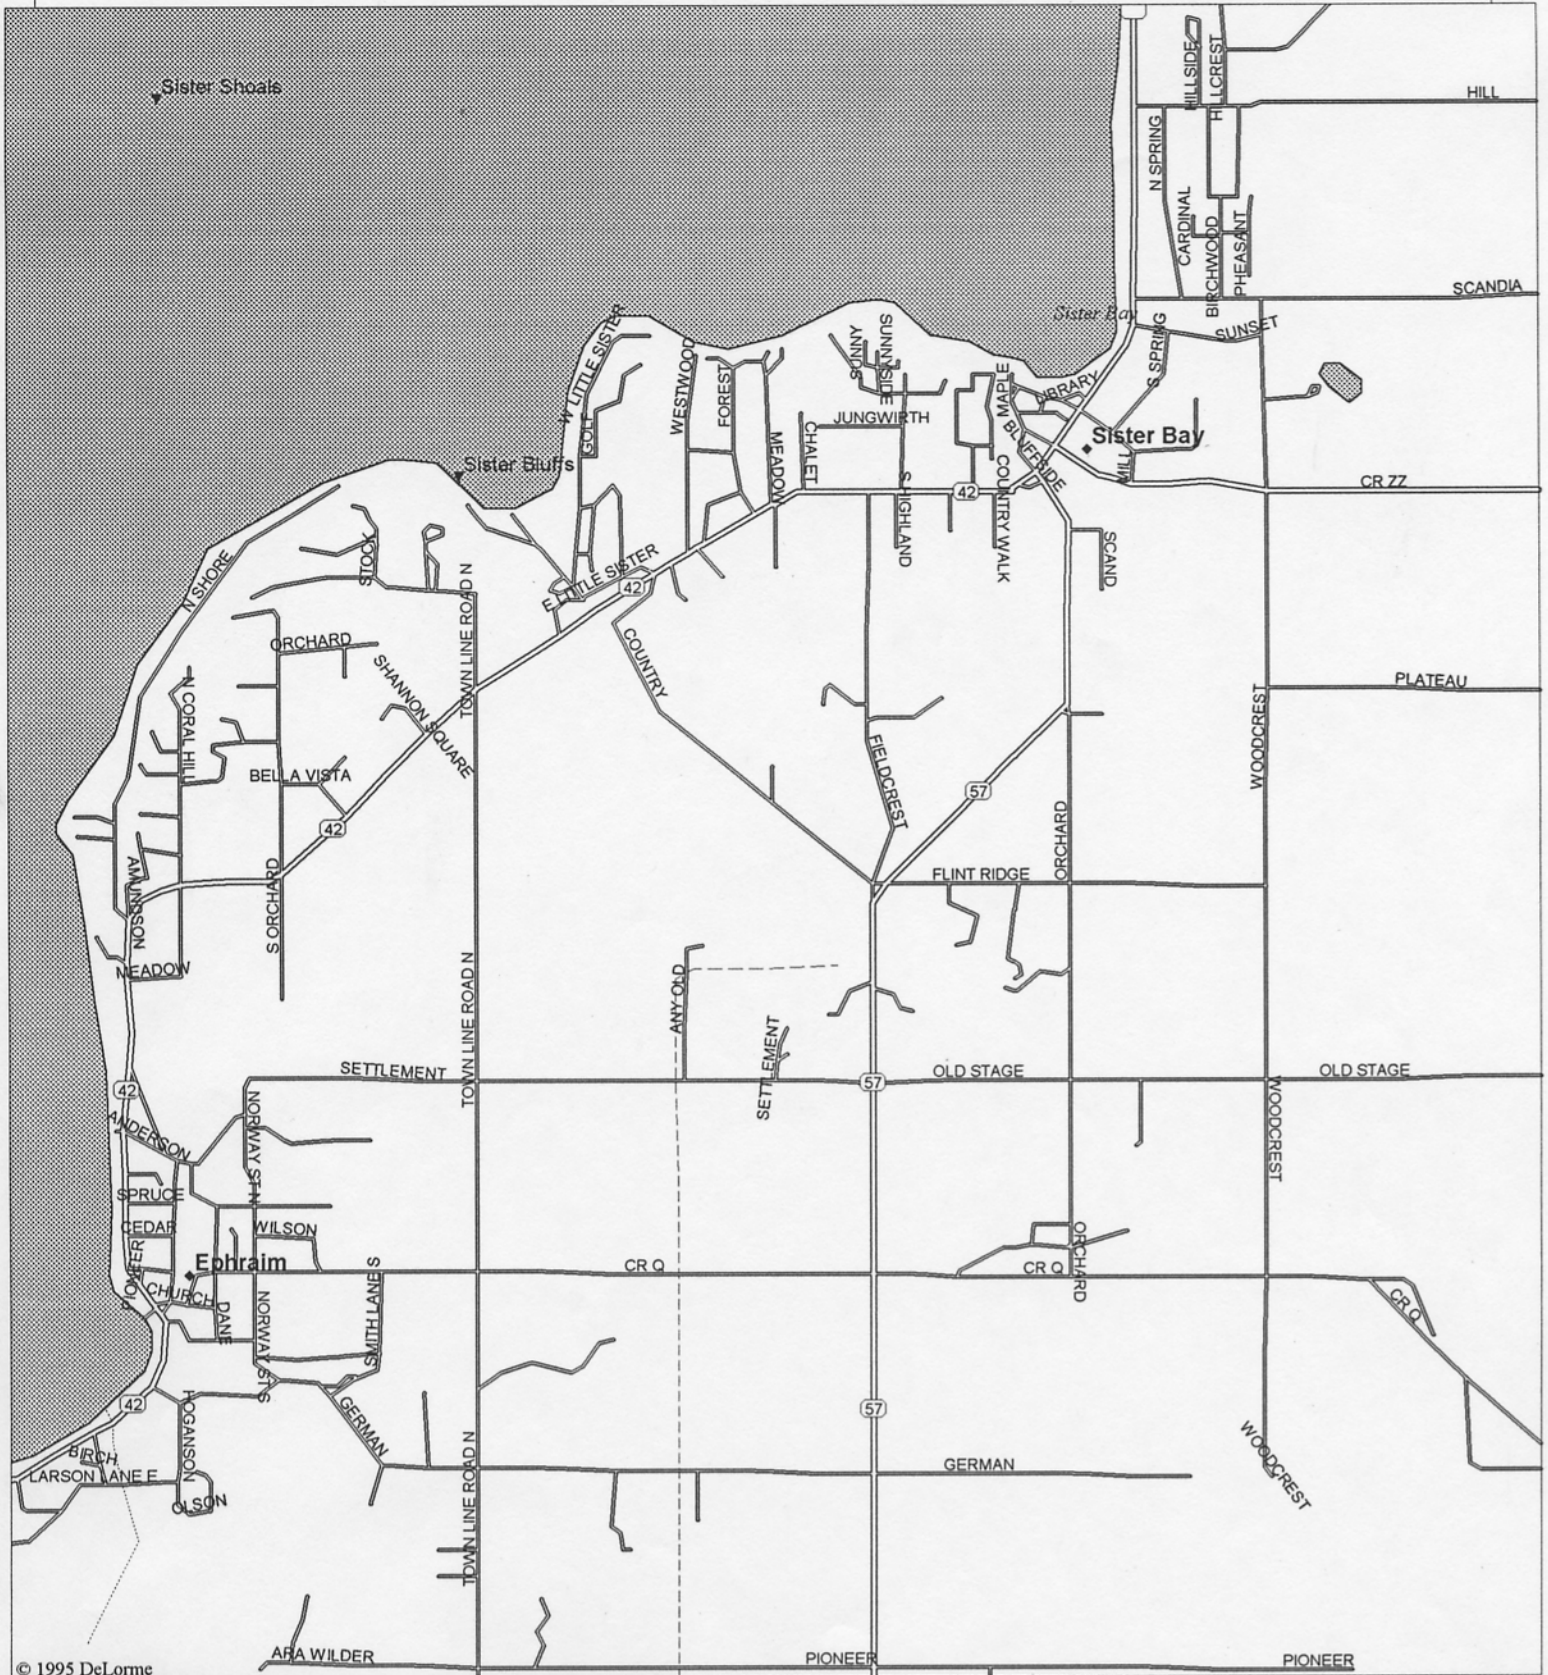

Routes to Door County, Wisconsin

Mag 8.00
Wed Jun 30 21:39 1999

Scale 1:2,000,000 (at center)

20 Miles

50 KM

— Major Road
— Major Highway

Northern Door County, Wisconsin

Sister Bay & Ephraim, Wisconsin

© 1995 DeLorme

Mag 14.00
Wed Jun 30 21:48 1999

Scale 1:31,250 (at center)

2000 Feet

1000 Meters

Secondary SR, Road, Hwy Ramp
Major Connector