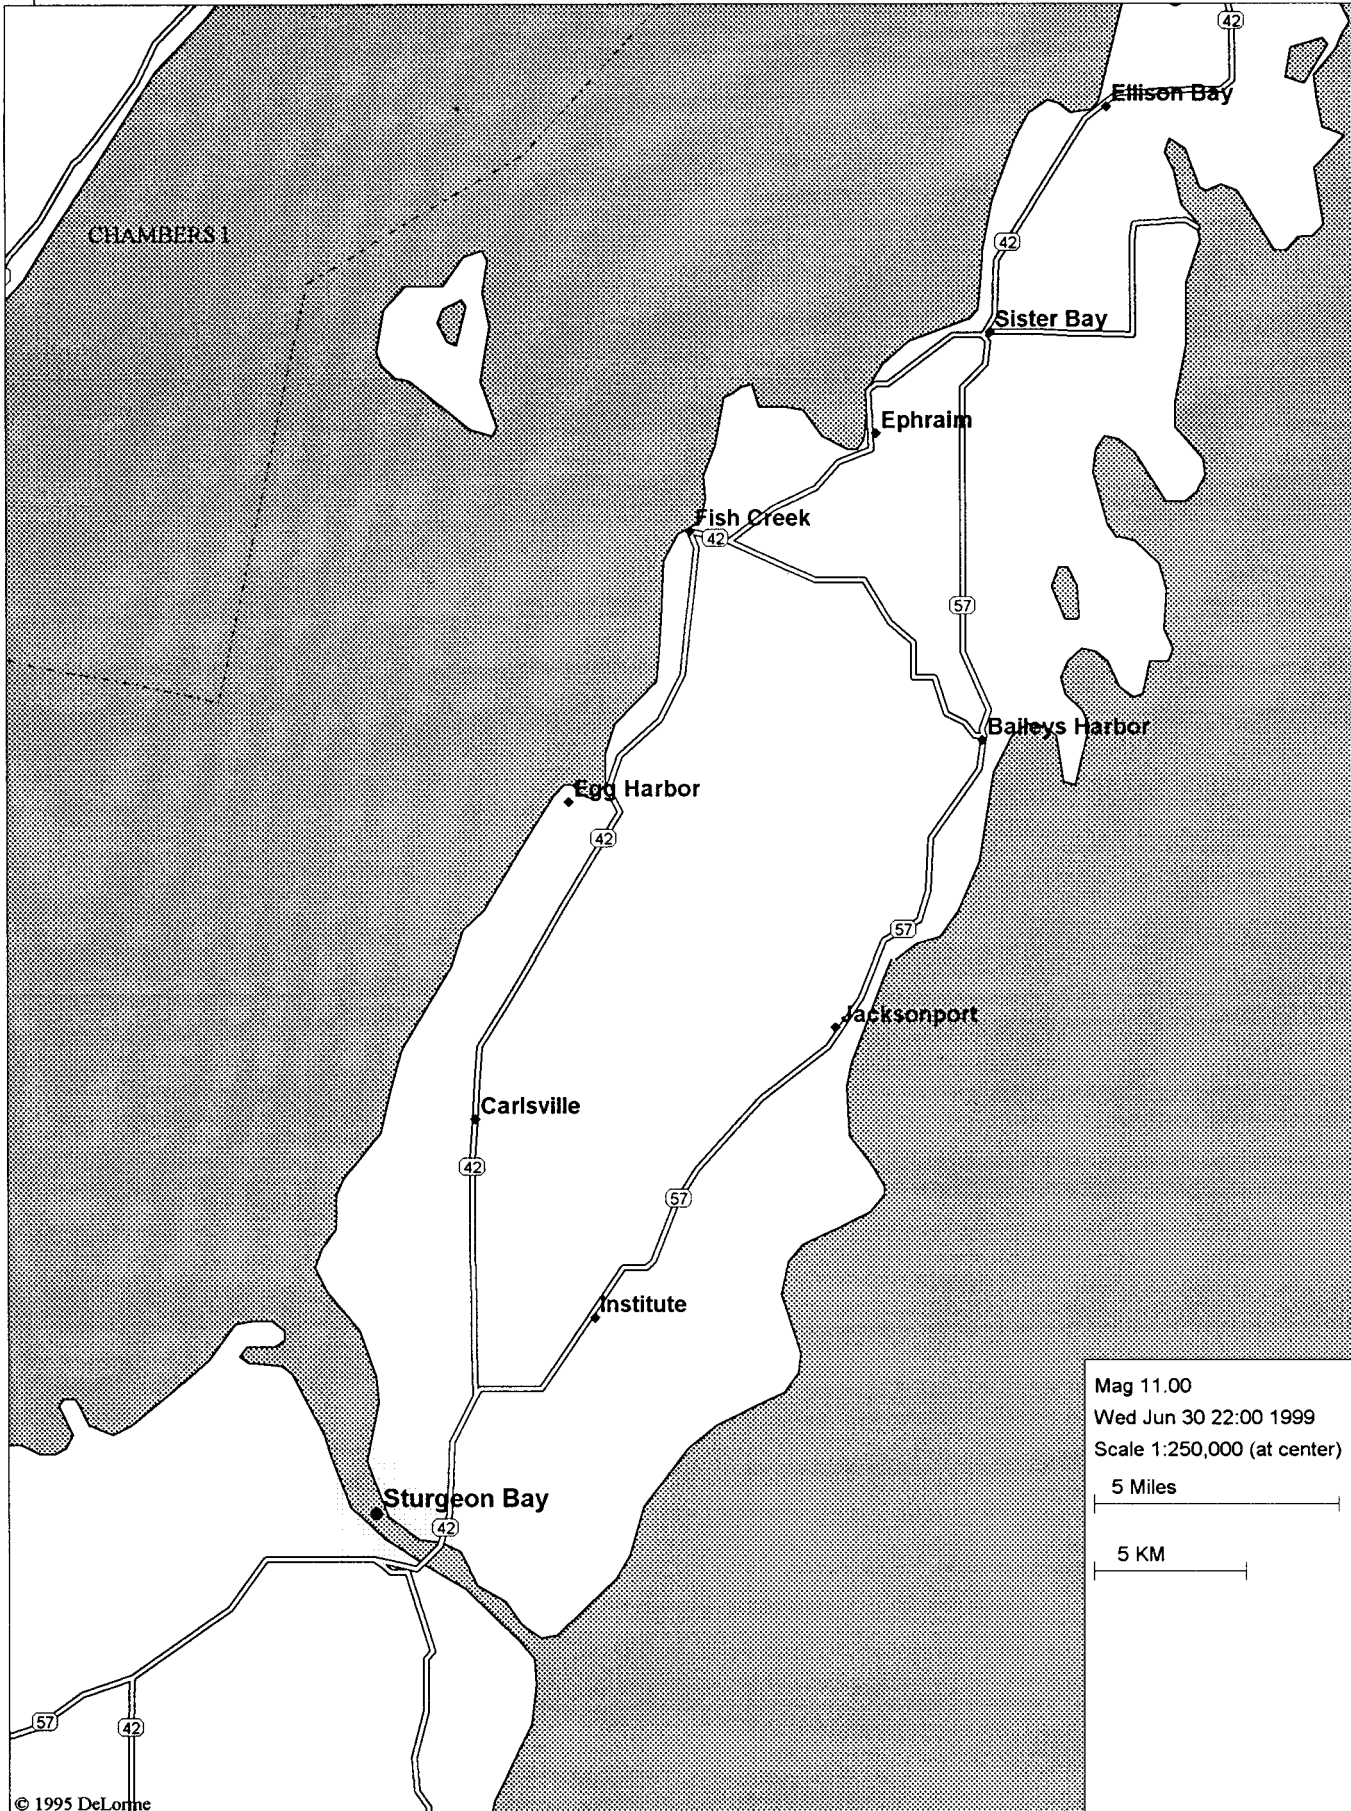

Routes to Door County, Wisconsin

Mag 8.00
Wed Jun 30 21:39 1999

Scale 1:2,000,000 (at center)

20 Miles

50 KM

— Major Road
— Major Highway

Northern Door County, Wisconsin

Sister Bay & Ephraim, Wisconsin